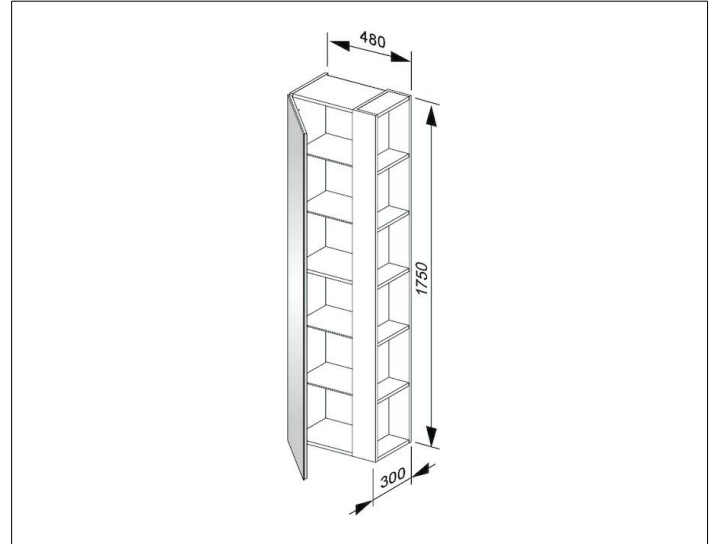

Plan

32932YY0001 Tall unit

PRODUCT

DRAWING

PRODUCT ATTRIBUTES

single door with soft closing
and side shelf on the right

EQUIPMENT

- 4 glass shelves
- side shelf with 5 fixed shelves

SURFACE

11, 14, 29

DIMENSION

480 x 1750 x 300 mm