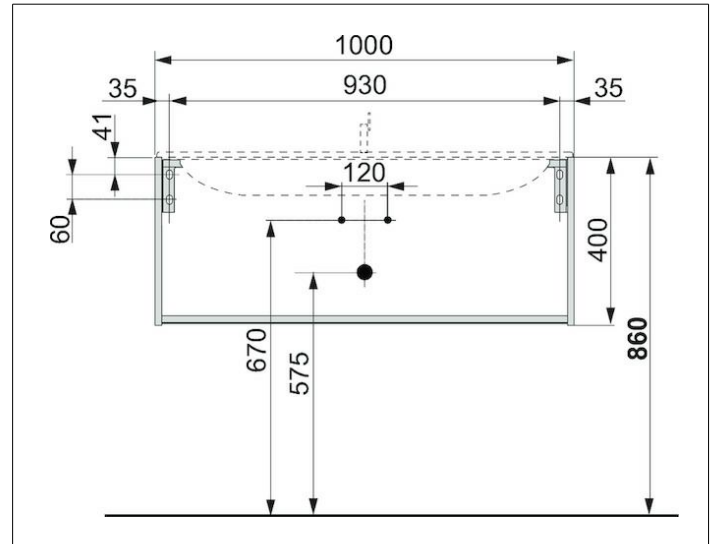

Plan
32971YY0000 Vanity unit

PRODUCT

DRAWING

PRODUCT ATTRIBUTES

compatible with ceramic washbasin article no. 32970,
 1 pull-out with soft close,
 incl. odour trap made of plastic 1 1/4 x 32

EQUIPMENT

- 1 inserting mat

SURFACE

11, 14, 29

DIMENSION

1000 x 400 x 490 mm