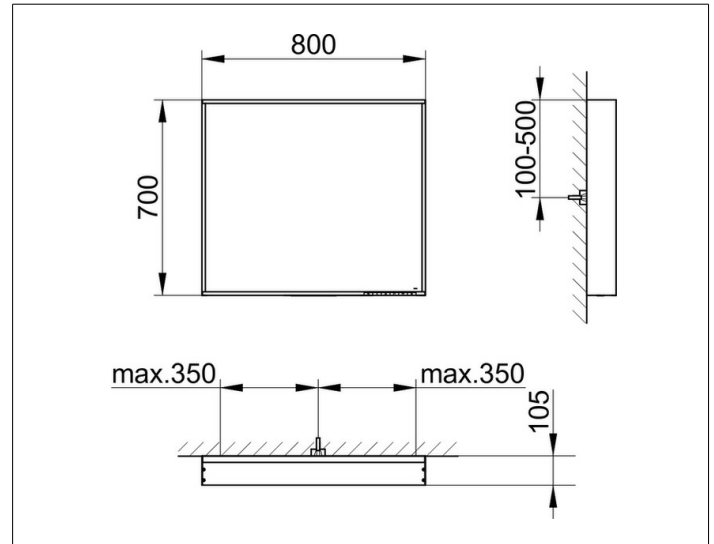

Plan

33097ZZ2500 Light mirror

PRODUCT

DRAWING

PRODUCT ATTRIBUTES

adjustable light colour from 2700 kelvin (warm white) to 6500 kelvin (daylight),

continuous aluminium frame, laquered

Operation:

EEK: A++, A+, A , 33 kWh/1000h

SURFACE

33 watt

DIMENSION

800 x 700 x 105 mm