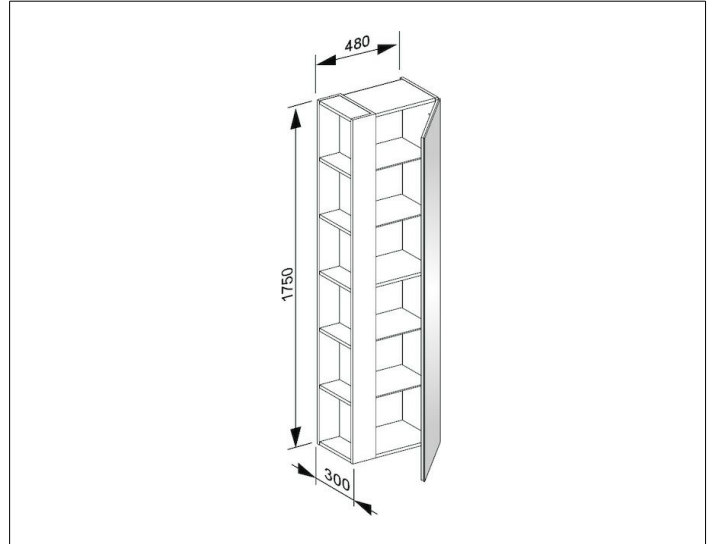

**X-Line**

**33131YY0002 Tall unit**

**PRODUCT**

**DRAWING**

**PRODUCT ATTRIBUTES**

single door with soft closing  
and side shelf on the left

**EQUIPMENT**

- 4 glass shelves
- side shelf with 5 fixed shelves

**SURFACE**

11, 14, 29

**DIMENSION**

480 x 1750 x 300 mm