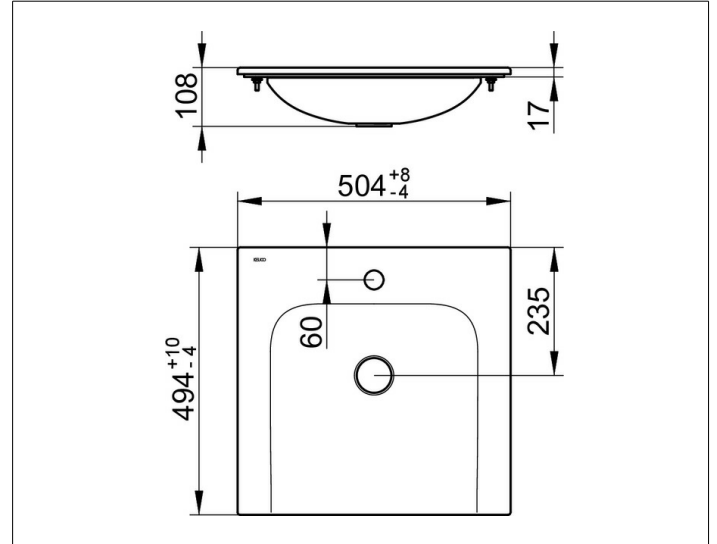

X-Line

33140315001 Ceramic washbasin

PRODUCT

DRAWING

PRODUCT ATTRIBUTES

single tap hole,
complete with Clou drain and overflow system
with CleanPlus surface

SURFACE

white

DIMENSION

504 x 17 x 494 mm