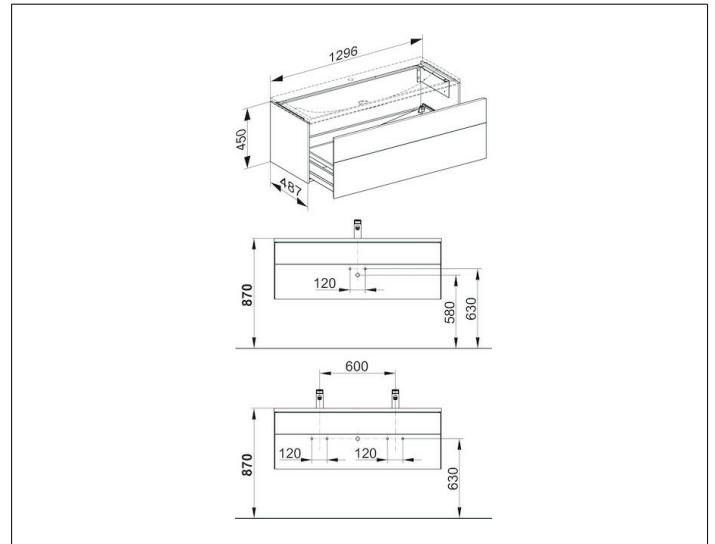

Royal Reflex
34080XX0000 Vanity unit

PRODUCT

DRAWING

PRODUCT ATTRIBUTES

fits with cast mineral washbasin article no. 34081/34082
 front pull-out with soft closing
 incl. odour trap made of plastic 1 1/4 x 32

EQUIPMENT

- 2 storage boxes in solid beech wood
 (each 550 x 120 x 80 mm)
 - 1 plastic mat white

SURFACE

21, 22

DIMENSION

1296 x 450 x 487 mm