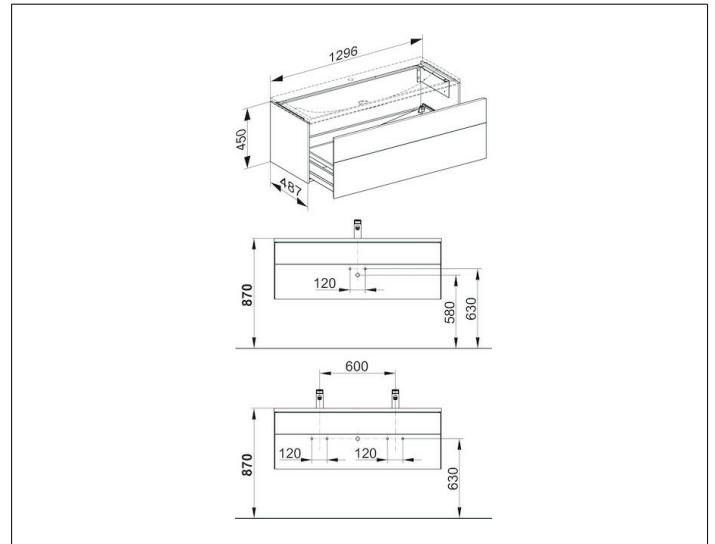

Royal Reflex
34080YY0000 Vanity unit

PRODUCT

DRAWING

PRODUCT ATTRIBUTES

fits with cast mineral washbasin article no. 34081/34082
 front pull-out with soft closing
 incl. odour trap made of plastic 1 1/4 x 32

EQUIPMENT

- 2 storage boxes in solid beech wood
 (each 550 x 120 x 80 mm)
 - 1 plastic mat white

SURFACE

11, 13, 14, 57

DIMENSION

1296 x 450 x 487 mm