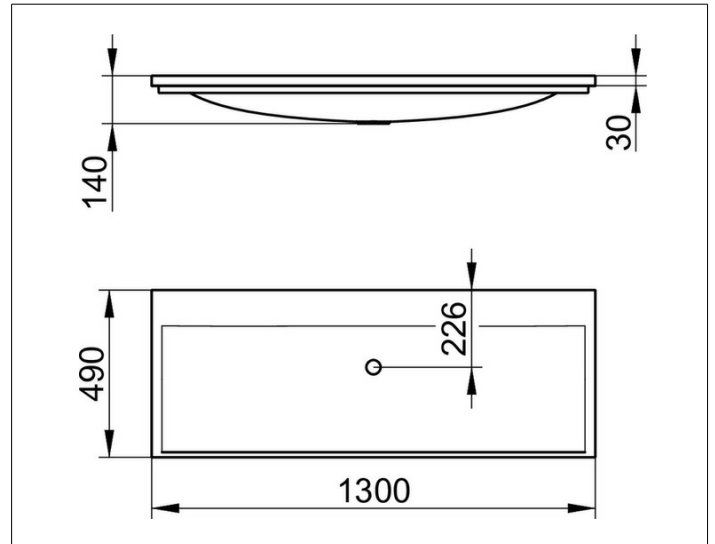

Royal Reflex  
34081311300 Cast mineral washbasin

**PRODUCT**

**DRAWING**

**PRODUCT ATTRIBUTES**

no tap hole, without overflow

**SURFACE**

white alpine

**DIMENSION**

1300 x 30 x 490 mm