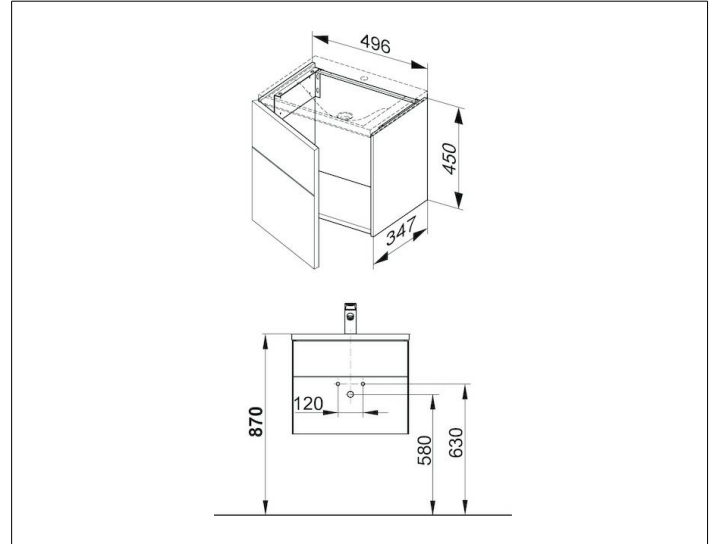

**Royal Reflex**  
**34090XX0001 Vanity unit**

**PRODUCT**

**DRAWING**

**PRODUCT ATTRIBUTES**

fits with cast mineral washbasin article no. 34091  
single door, with soft closing

**SURFACE**

21, 22

**DIMENSION**

496 x 450 x 347 mm