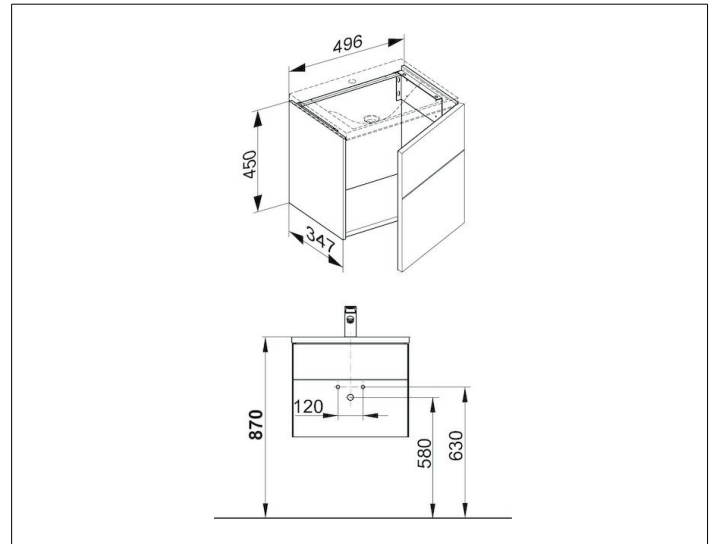

Royal Reflex
34090XX0002 Vanity unit

PRODUCT

DRAWING

PRODUCT ATTRIBUTES

fits with cast mineral washbasin article no. 34091
single door, with soft closing

SURFACE

21, 22

DIMENSION

496 x 450 x 347 mm