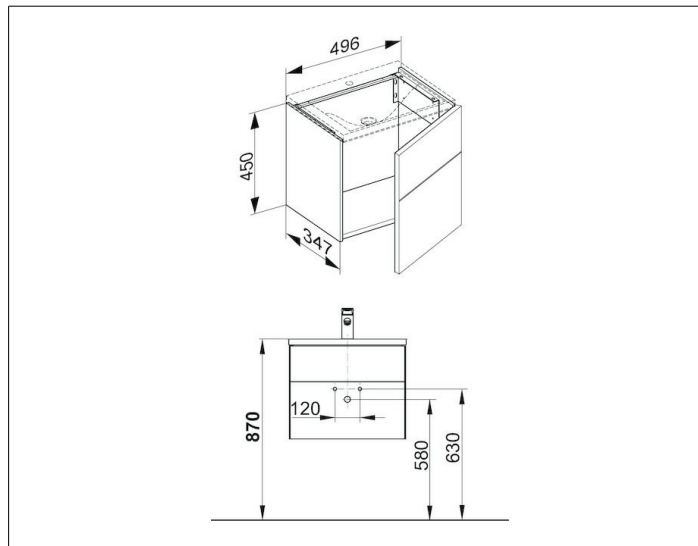

Royal Reflex
34090YY0002 Vanity unit

PRODUCT

DRAWING

PRODUCT ATTRIBUTES

fits with cast mineral washbasin article no. 34091
single door, with soft closing

SURFACE

11, 13, 14, 57

DIMENSION

496 x 450 x 347 mm