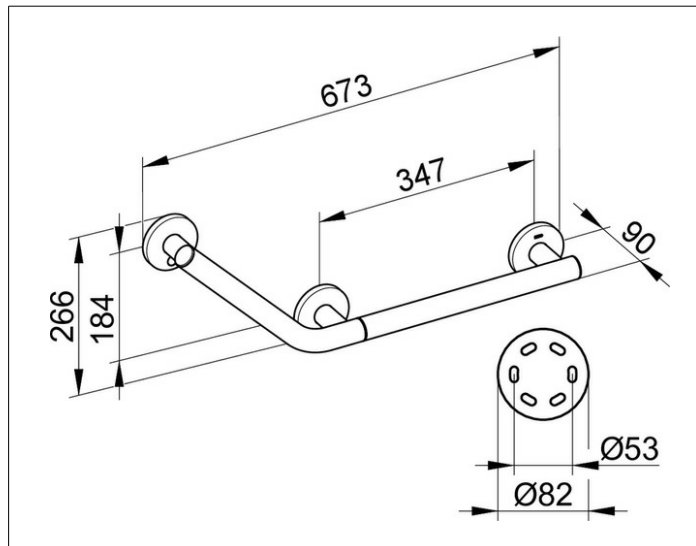

Plan Care

34907010402 Angle bar 135°

PRODUCT

DRAWING

PRODUCT ATTRIBUTES

left hand

SURFACE

chrome-plated

DIMENSION

673/266 mm

SPECIFICATIONS

KEUCO PLAN CARE Angel bar 135° 34907010402

High shine chrome-plate

in esthetic, practical and ergonomic Design

left hand,

diagonal Rail right hand side

especially for WC- and Bath- place as support help up to 115 kg load capacity,

anti-static,

easy to clean

Outside measurement 673/266 mm

Pipe Diameter 33 mm,

3 Rosettes Diameter 82 mm

horizontal Base measurement 346 mm

diagonal Base measurement 184 mm

Projection 90 mm,

Wall distance 57 mm

The Support handle will be at 9 places discretely mounted

The Handle is TUEV-GS tested

Included in delivery:

3 x mounting set1 (Art. no. 34990000100)