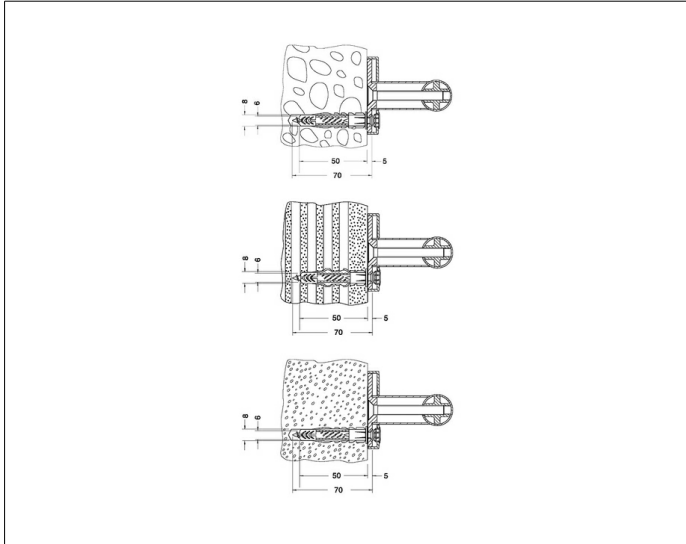

**Plan Care**

**34990000100 Mounting set**

**PRODUCT**

**DRAWING**

**PRODUCT ATTRIBUTES**

No. 1  
consisting of:  
3 x woodscrews with round head DIN 7996 6x70 V2A  
3 x universal wall plugs UX 8 R

**SPECIFICATIONS**

Mounting-Set 1 34990000100  
consisting of :  
3 x woodscrews DIN 7996 6x70 V2A  
3 x universal rawlplugs DuoPower 8x60