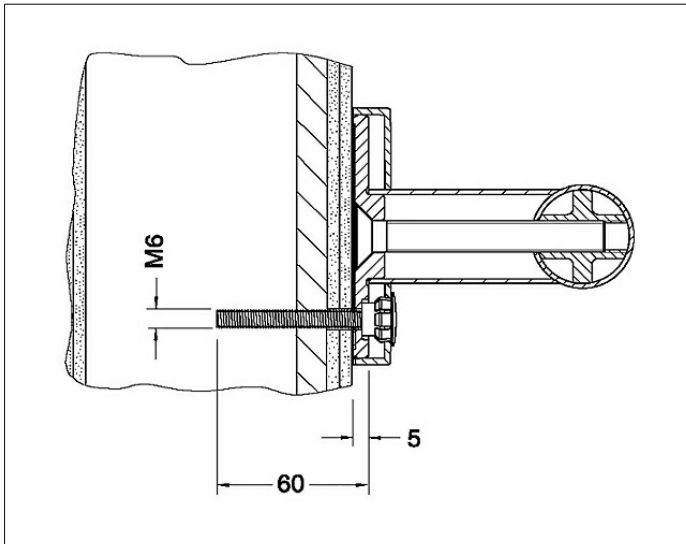

Plan Care

34993000200 Mounting set

PRODUCT

DRAWING

PRODUCT ATTRIBUTES

No. 7
consisting of:
3 x cylindrical screws DIN 6912 M6x60 V2A
for direct fixing without plugs

SPECIFICATIONS

Mounting-Set 7 34993000200
consisting of:
3 x cylindrical screws DIN 6912 M6x60V2A
for direct fixing without plugs