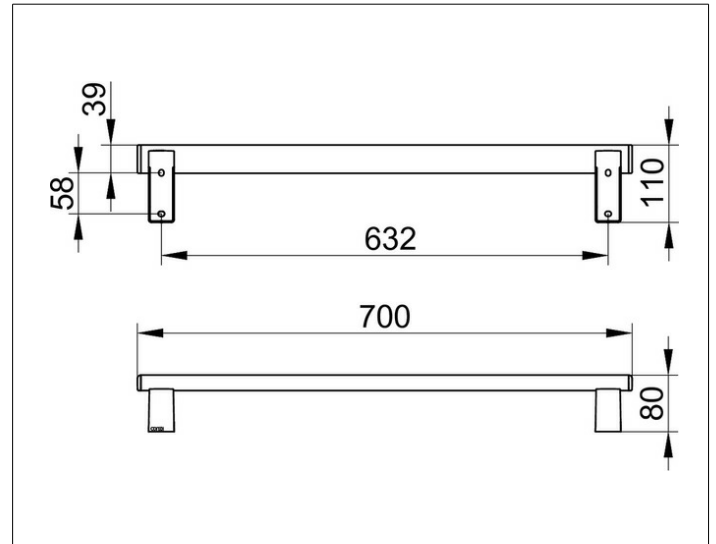

AXESS

35001370700 Grab bar

PRODUCT

DRAWING

PRODUCT ATTRIBUTES

for horizontal or vertical installation

SURFACE

black matt

DIMENSION

700 mm

SPECIFICATIONS

KEUCO AXESS - Grab bar 700mm - 350 01 370700

Accessibility meets design

Grab bar for vertical or horizontal mounting. high gripping comfort front flat back formed as half circle. Strong mounting is in aesthetic and functional harmony. The product is screwed on. Two concealed fastening.

Width / \varnothing : 700 mm - Height: 110 mm - Depth: 80 mm

Material: Metal

Surface: Black matt

Load capacity 115 kg

Included in delivery 2x mounting sets no 1.

Article no.: 350 01 370700