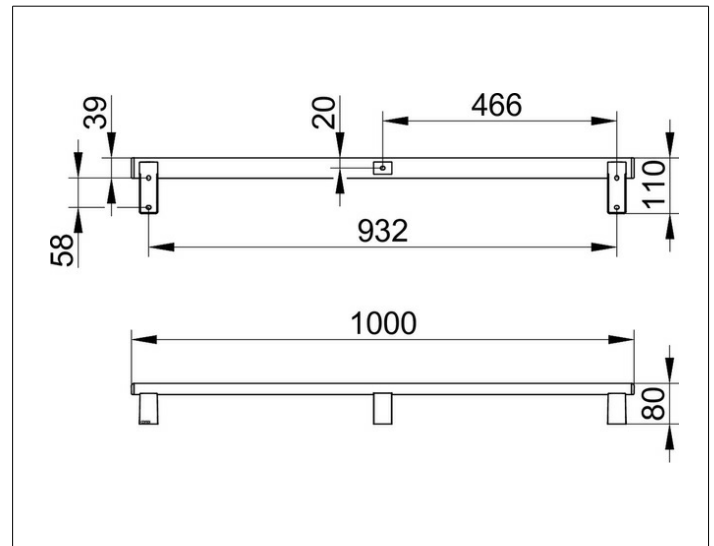

**AXESS**

35001371000 Grab bar

**PRODUCT**

**DRAWING**

**PRODUCT ATTRIBUTES**

for horizontal or vertical installation

**SURFACE**

black matt

**DIMENSION**

1000 mm

**SPECIFICATIONS**

KEUCO AXESS - Grab bar 1000mm - 350 01 371000

Accessibility meets design

Grab bar for vertical or horizontal mounting. high gripping comfort front flat back formed as half circle. Strong mounting is in aesthetic and functional harmony. The product is screwed on. Three concealed fastening.

Width / ø : 1000 mm - Height: 110 mm - Depth: 80 mm

Material: Metal

Surface: Black matt

Load capacity 115 kg

Included in delivery 3x mounting sets no 1.

Article no.: 350 01 371000