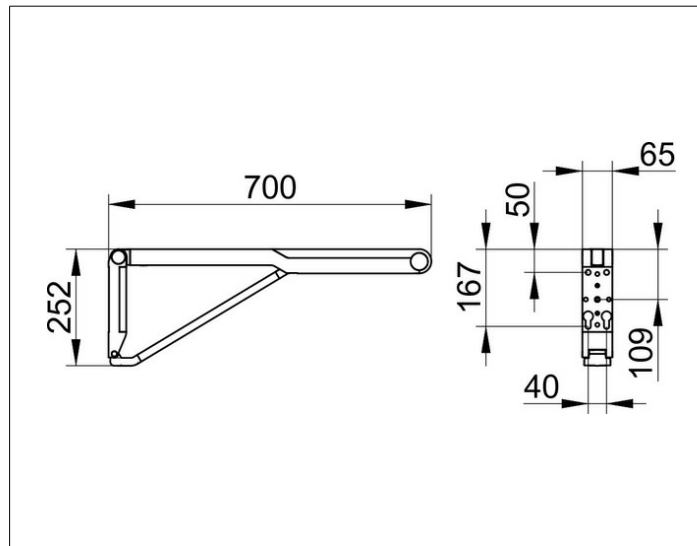

**AXESS**

**35003370737 Drop down supporting rail**

**PRODUCT**

**DRAWING**

**SURFACE**

black matt/black

**DIMENSION**

700 mm

**SPECIFICATIONS**

KEUCO AXESS - Drop down supporting rail - 350 03 37 07 37

Accessibility meets design

Drop down supporting rail - exceptionally flat and elegant look on the wall. The drop down supporting rail provides perfect security and support. The KEUCO AXESS drop-down supporting rail is tested by a technical inspection agency. The product is screwed on. Two concealed fastening attachments-mountable left hand and right hand.

Width / ø : 65 mm - Height: 252 mm - Depth: 700 mm

Material: Metal/Plastic

Surface: Black matt / Shelf black

Load capacity 115 kg

Mounting sets depending on type of wall, please order separately!.

Article no.: 350 03 37 07 37