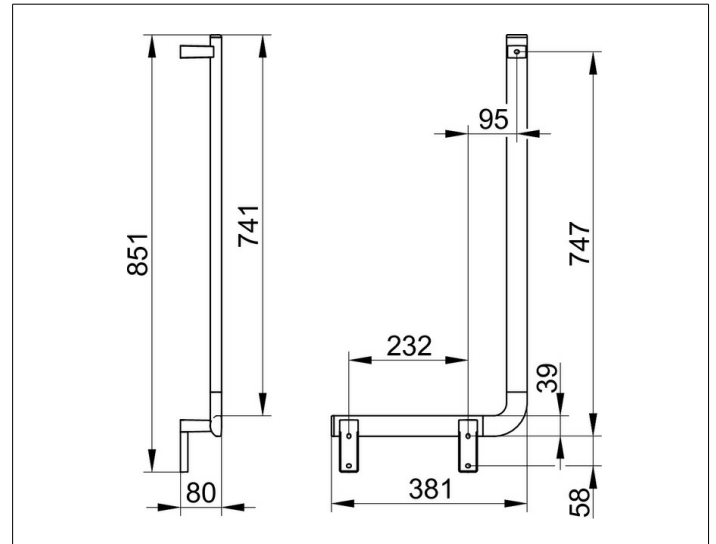

**AXESS**

35006370802 Angle bar 90°

**PRODUCT**

**DRAWING**

**PRODUCT ATTRIBUTES**

left hand

**SURFACE**

black matt

**DIMENSION**

381/851 mm

**SPECIFICATIONS**

KEUCO AXESS - Angle bar 90° - left hand - 350 06 370802

Accessibility meets design

Angle bar - provides security and support in all areas. high gripping comfort front flat, back formed as half circle. The design impresses with its high ergonomic quality. The product is screwed on. Three concealed fastening.

Width / ø : 381 mm - Height: 851 mm - Depth: 80 mm

Material: Metal

Surface: Black matt

Load capacity 115 kg

Included in delivery 2x mounting sets no 1.

Article no.: 350 06 370802