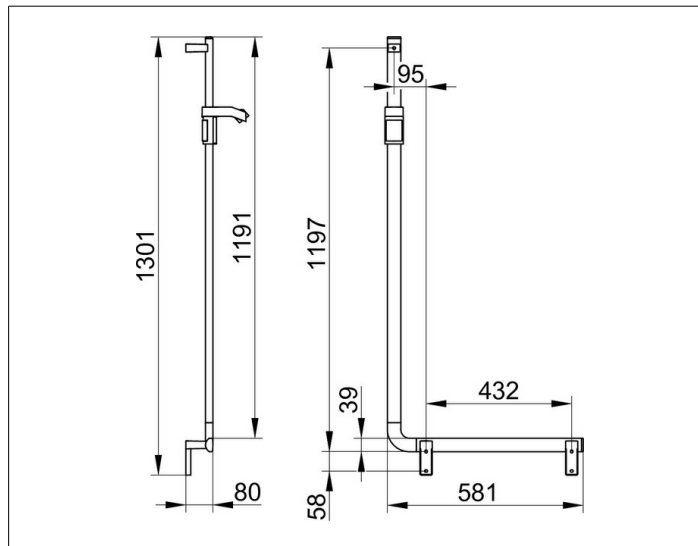

AXESS

35006371301 Angle bar 90°

PRODUCT

DRAWING

PRODUCT ATTRIBUTES

right hand, for use as shower rail

SURFACE

black matt

DIMENSION

600/1300 mm

SPECIFICATIONS

KEUCO AXESS - Angle bar 90° - with shower rail right hand - 35006371301

Accessibility meets design

Angle bar with shower rail - provides security and support in the shower. high gripping comfort front flat, back formed as half circle. The design impresses with its high ergonomic quality. The product is screwed on. Three concealed fastening.

Width / ø : 581 mm - Height: 1301 mm - Depth: 80 mm

Material: Metal/Plastic

Surface: Black matt

Load capacity 115 kg

Included in delivery 2x mounting sets no 1.

Articleno.: 35006371301