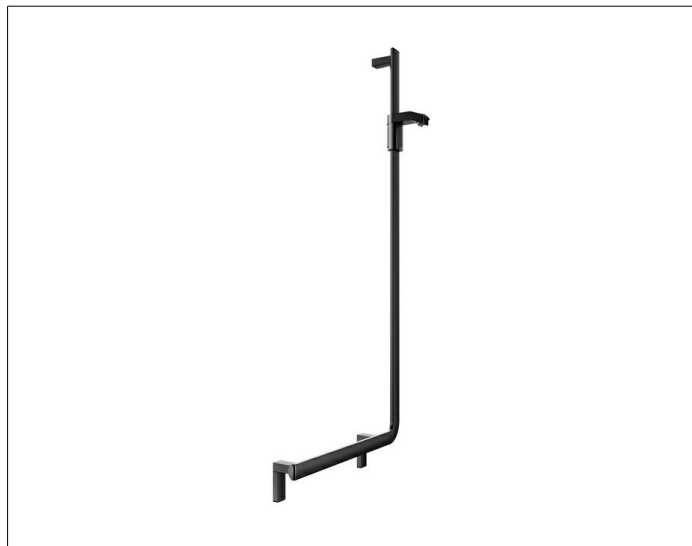

AXESS

35006371301 Angle bar 90°

PRODUCT

DRAWING

PRODUCT ATTRIBUTES

right hand, for use as shower rail

SURFACE

black matt

DIMENSION

600/1300 mm

SPECIFICATIONS

KEUCO AXESS - Angle bar 90° - with shower rail right hand - 35006371301

Accessibility meets design

Angle bar with shower rail - provides security and support in the shower. high gripping comfort front flat, back formed as half circle. The design impresses with its high ergonomic quality. The product is screwed on. Three concealed fastening.

Width / ø : 581 mm - Height: 1301 mm - Depth: 80 mm

Material: Metal/Plastic

Surface: Black matt

Load capacity 115 kg

Included in delivery 2x mounting sets no 1.

Articleno.: 35006371301