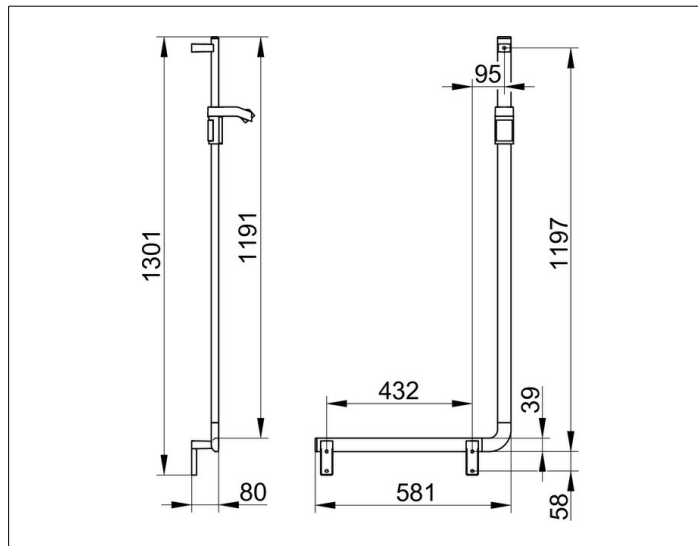

**AXESS**

35006371302 Angle bar 90°

**PRODUCT**

**DRAWING**

**PRODUCT ATTRIBUTES**

left hand, for use as shower rail

**SURFACE**

black matt

**DIMENSION**

581/1301 mm

**SPECIFICATIONS**

KEUCO AXESS - Angle bar 90° - with shower rail left hand - 350 06 371302

Accessibility meets design

Angle bar with shower rail - provides security and support in the shower. high gripping comfort front flat, back formed as half circle. The design impresses with its high ergonomic quality. The product is screwed on. Three concealed fastening.

Width / ø : 581 mm - Height: 1301 mm - Depth: 80 mm

Material: Metal/Plastic

Surface: Black matt

Load capacity 115 kg

Included in delivery 2x mounting sets no 1.

Article no.: 350 06 371302