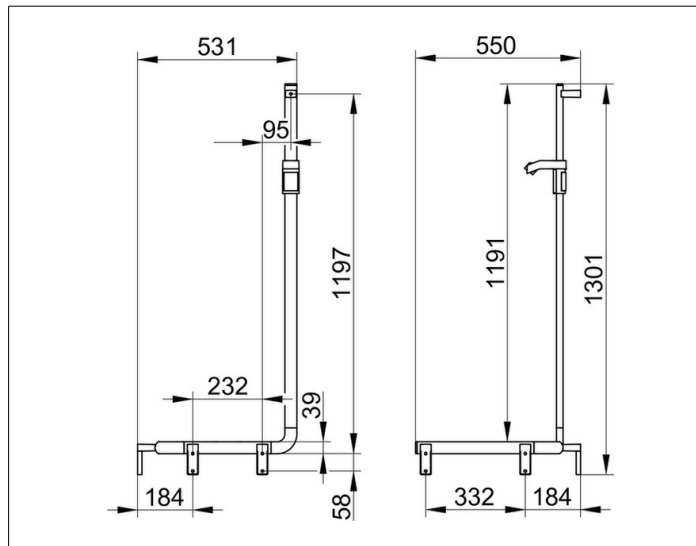

**AXESS**

35008016602 Rail system

**PRODUCT**

**DRAWING**

**PRODUCT ATTRIBUTES**

left hand, for use as shower rail

**SURFACE**

chrome-plated

**DIMENSION**

550/531/1301 mm

**SPECIFICATIONS**

KEUCO AXESS - Shower rail - with hand shower sliding rail left-hand model - 35008016602

Accessibility meets design

Shower handrail with shower rail - left hand. high gripping comfort front flat back formed as half circle. The design impresses with its high ergonomic quality. The product is screwed on. Five concealed fastening.

Width /  $\varnothing$  : 531 mm - Height: 1301 mm - Depth: 550 mm

Material: Metal

Surface: Chrome-plated

Load capacity 115 kg

Included in delivery 3x mounting sets no 1.

Articleno.: 35008016602