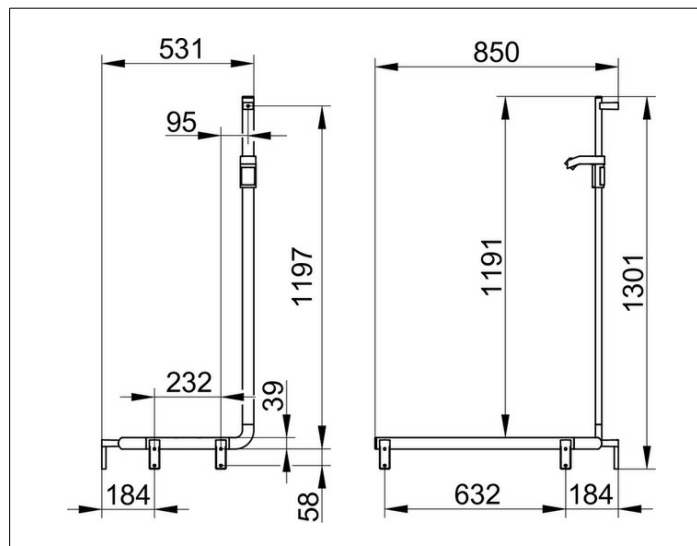

AXESS

35008018602 Rail system

PRODUCT

DRAWING

PRODUCT ATTRIBUTES

left hand, for use as shower rail

SURFACE

chrome-plated

DIMENSION

850/531/1301 mm

SPECIFICATIONS

KEUCO AXESS - Shower rail - with hand shower sliding rail left-hand model - 35008018602

Accessibility meets design

Shower handrail with shower rail - left hand. high gripping comfort front flat back formed as half circle. The design impresses with its high ergonomic quality. The product is screwed on. Five concealed fastening.

Width / \varnothing : 531 mm - Height: 1301 mm - Depth: 850 mm

Material: Metal

Surface: Chrome-plated

Load capacity 115 kg

Included in delivery 3x mounting sets no 1.

Articleno.: 35008018602