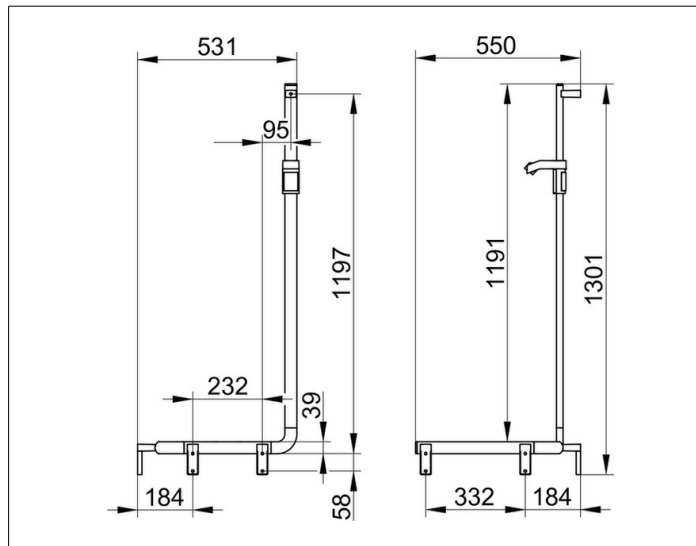

**AXESS**

35008176602 Rail system

**PRODUCT**

**DRAWING**

**PRODUCT ATTRIBUTES**

left hand, for use as shower rail

**SURFACE**

aluminium silver anodized/chrome-plated

**DIMENSION**

550/531/1301 mm

**SPECIFICATIONS**

KEUCO AXESS - Shower rail - with hand shower sliding rail left-hand model - 35008176602

Accessibility meets design

Shower handrail with shower rail - left hand. high gripping comfort front flat back formed as half circle. The design impresses with its high ergonomic quality. The product is screwed on. Five concealed fastening.

Width /  $\varnothing$  : 531 mm - Height: 1301 mm - Depth: 550 mm

Material: Metal

Surface: Aluminium silver anodized

Load capacity 115 kg

Included in delivery 3x mounting sets no 1.

Articleno.: 35008176602