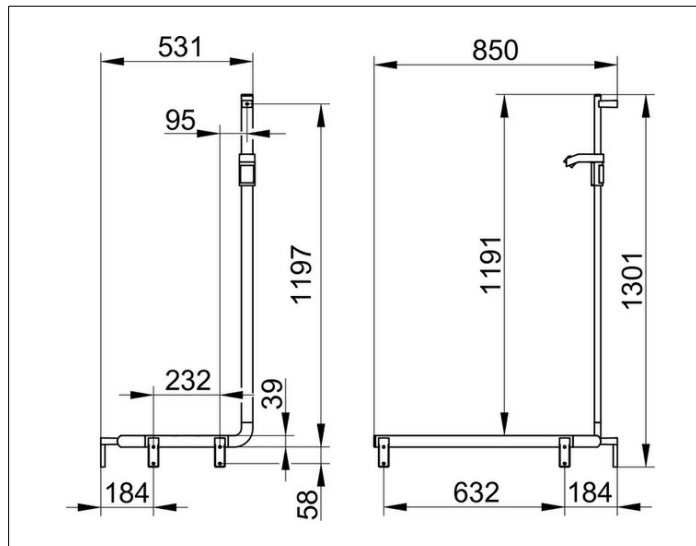

AXESS

35008178602 Rail system

PRODUCT

DRAWING

PRODUCT ATTRIBUTES

left hand, for use as shower rail

SURFACE

aluminium silver anodized/chrome-plated

DIMENSION

850/531/1301 mm

SPECIFICATIONS

KEUCO AXESS - Shower rail - with hand shower sliding rail left-hand model - 35008178602

Accessibility meets design

Shower handrail with shower rail - left hand. high gripping comfort front flat back formed as half circle. The design impresses with its high ergonomic quality. The product is screwed on. Five concealed fastening.

Width / \varnothing : 531 mm - Height: 1301 mm - Depth: 850 mm

Material: Metal

Surface: Aluminium silver anodized

Load capacity 115 kg

Included in delivery 3x mounting sets no 1.

Articleno.: 35008178602