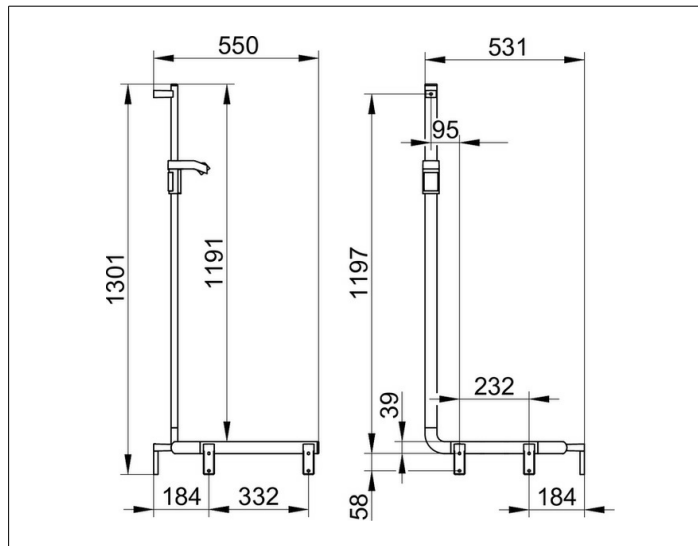

**AXESS**

35008376601 Rail system

**PRODUCT**

**DRAWING**

**PRODUCT ATTRIBUTES**

right hand, for use as shower rail

**SURFACE**

black matt

**DIMENSION**

550/531/1301 mm

**SPECIFICATIONS**

KEUCO AXESS - Shower rail - with hand shower sliding rail right-hand model - 350 08 376601

Accessibility meets design

Shower handrail with shower rail - right hand. high gripping comfort front flat, back formed as half circle. The design impresses with its high ergonomic quality. The product is screwed on. Five concealed fastening.

Width /  $\varnothing$  : 531 mm - Height: 1301 mm - Depth: 550 mm

Material: Metal

Surface: Black matt

Load capacity 115 kg

Included in delivery 3x mounting sets no 1.

Article no.: 350 08 376601