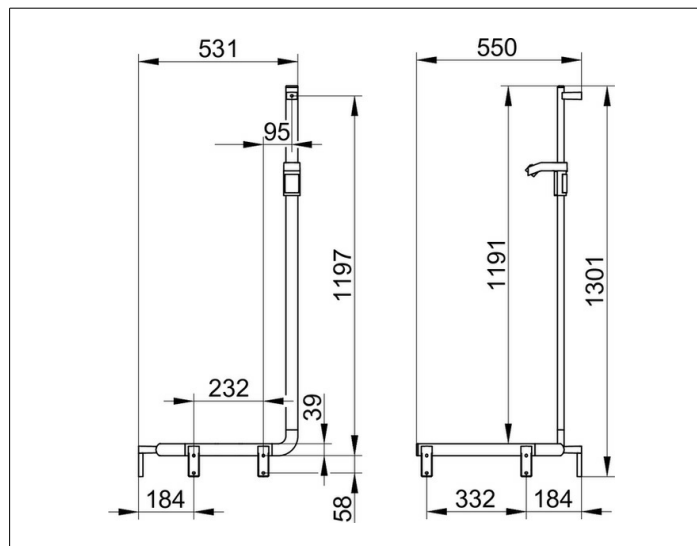

AXESS

35008376602 Rail system

PRODUCT

DRAWING

PRODUCT ATTRIBUTES

left hand, for use as shower rail

SURFACE

black matt

DIMENSION

550/531/1301 mm

SPECIFICATIONS

KEUCO AXESS - Shower rail - with hand shower sliding rail left-hand model - 350 08 376602

Accessibility meets design

Shower handrail with shower rail - left hand. high gripping comfort front flat back formed as half circle. The design impresses with its high ergonomic quality. The product is screwed on. Five concealed fastening.

Width / \varnothing : 531 mm - Height: 1301 mm - Depth: 550 mm

Material: Metal

Surface: Black matt

Load capacity 115 kg

Included in delivery 3x mounting sets no 1.

Article no.: 350 08 376602