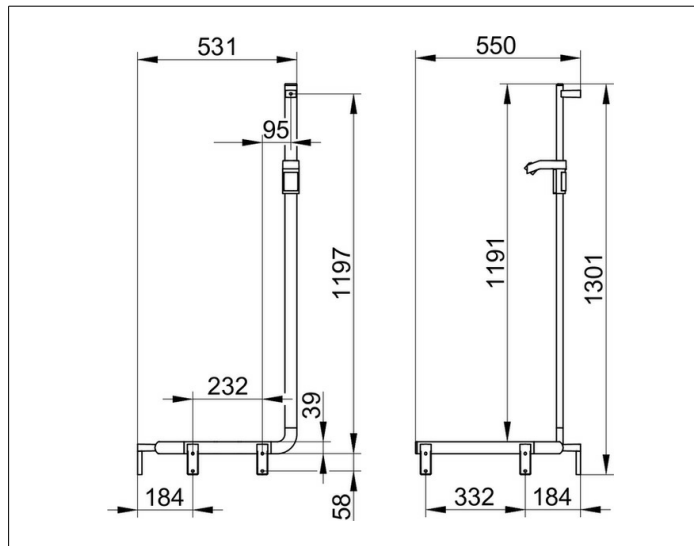

AXESS

35008376602 Rail system

PRODUCT

DRAWING

PRODUCT ATTRIBUTES

left hand, for use as shower rail

SURFACE

black matt

DIMENSION

550/531/1301 mm

SPECIFICATIONS

KEUCO AXESS - Shower rail - with hand shower sliding rail left-hand model - 35008376602

Accessibility meets design

Shower handrail with shower rail - left hand. high gripping comfort front flat back formed as half circle. The design impresses with its high ergonomic quality. The product is screwed on. Five concealed fastening.

Width / \varnothing : 531 mm - Height: 1301 mm - Depth: 550 mm

Material: Metal

Surface: Black matt

Load capacity 115 kg

Included in delivery 3x mounting sets no 1.

Articleno.: 35008376602