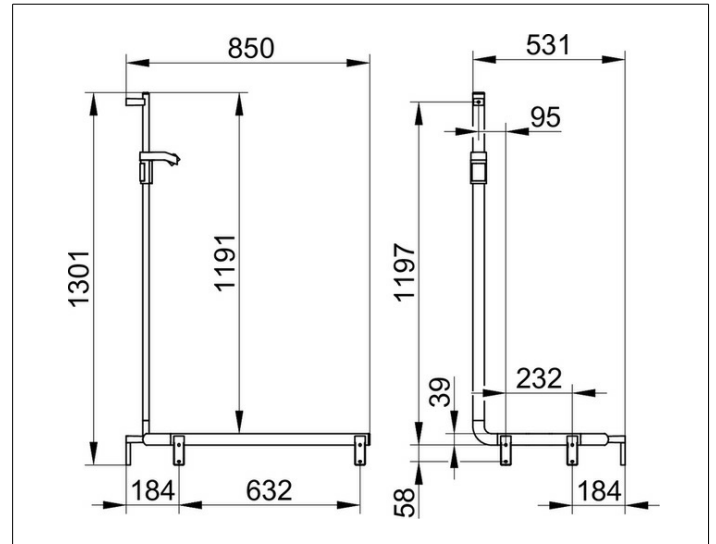

**AXESS**

35008378601 Rail system

**PRODUCT**

**DRAWING**

**PRODUCT ATTRIBUTES**

right hand, for use as shower rail

**SURFACE**

black matt

**DIMENSION**

850/531/1301 mm

**SPECIFICATIONS**

KEUCO AXESS - Shower rail - with hand shower sliding rail right-hand model - 350 08 378601

Accessibility meets design

Shower handrail with shower rail - right hand. high gripping comfort front flat, back formed as half circle. The design impresses with its high ergonomic quality. The product is screwed on. Five concealed fastening.

Width / ø : 531 mm - Height: 1301 mm - Depth: 850 mm

Material: Metal

Surface: Black matt

Load capacity 115 kg

Included in delivery 3x mounting sets no 1.

Article no.: 350 08 378601