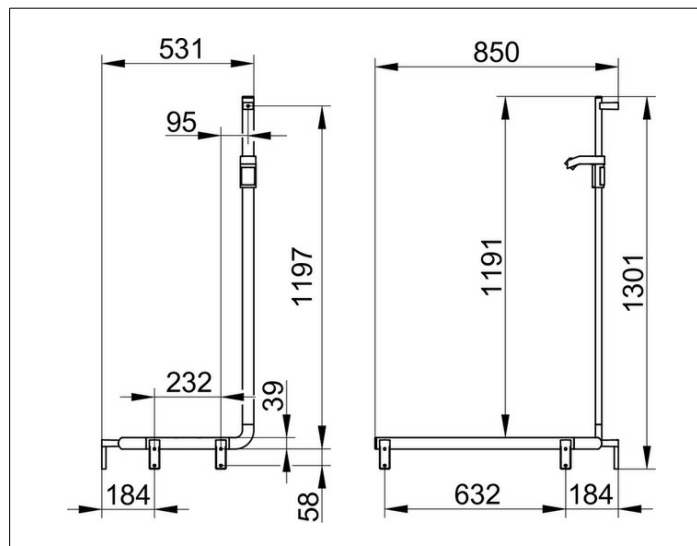

AXESS

35008378602 Rail system

PRODUCT

DRAWING

PRODUCT ATTRIBUTES

left hand, for use as shower rail

SURFACE

black matt

DIMENSION

850/531/1301 mm

SPECIFICATIONS

KEUCO AXESS - Shower rail - with hand shower sliding rail left-hand model - 350 08 378602

Accessibility meets design

Shower handrail with shower rail - left hand. high gripping comfort front flat back formed as half circle. The design impresses with its high ergonomic quality. The product is screwed on. Five concealed fastening.

Width / \varnothing : 531 mm - Height: 1301 mm - Depth: 850 mm

Material: Metal

Surface: Black matt

Load capacity 115 kg

Included in delivery 3x mounting sets no 1.

Article no.: 350 08 378602