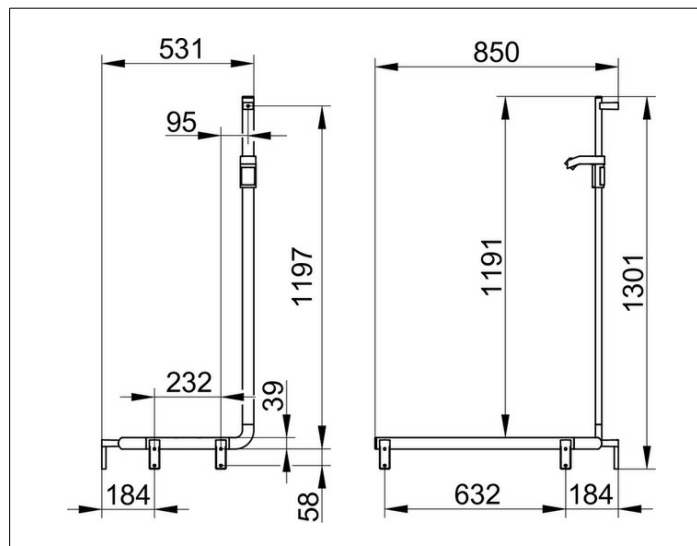

AXESS

35008378602 Rail system

PRODUCT

DRAWING

PRODUCT ATTRIBUTES

left hand, for use as shower rail

SURFACE

black matt

DIMENSION

850/531/1301 mm

SPECIFICATIONS

KEUCO AXESS - Shower rail - with hand shower sliding rail left-hand model - 35008378602

Accessibility meets design

Shower handrail with shower rail - left hand. high gripping comfort front flat back formed as half circle. The design impresses with its high ergonomic quality. The product is screwed on. Five concealed fastening.

Width / \varnothing : 531 mm - Height: 1301 mm - Depth: 850 mm

Material: Metal

Surface: Black matt

Load capacity 115 kg

Included in delivery 3x mounting sets no 1.

Articleno.: 35008378602