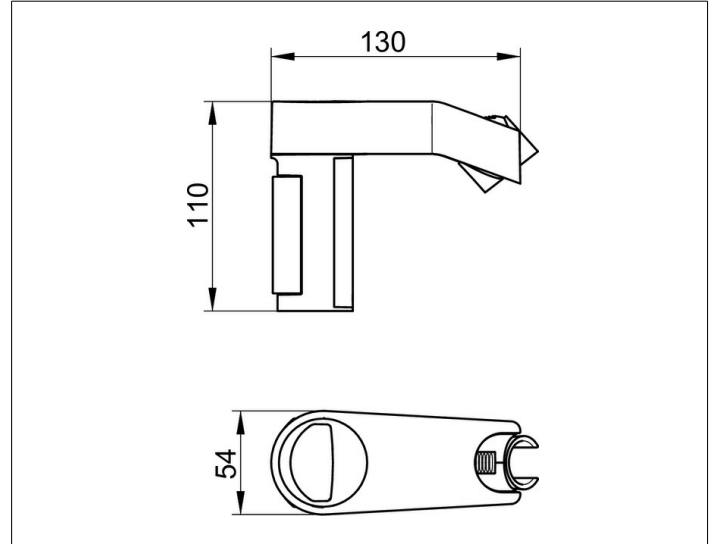

**AXESS**

**35010010100 Hand shower bracket**

**PRODUCT**

**DRAWING**

**PRODUCT ATTRIBUTES**

for shower rail,  
height adjustable, pivotable

**SURFACE**

chrome-plated

**SPECIFICATIONS**

KEUCO AXESS - Sliding bracket for shower head - 35010010100  
Accessibility meets design  
height adjustable sliding bracket for shower head. For mounting on shower rail and angle bars. The tilt angle of the hand shower is adjustable .

Width /  $\phi$  : 54 mm - Height: 110 mm - Depth: 130 mm  
Material: Plastic  
Surface: Chrome-plated  
Pivotable

Articleno.: 35010010100