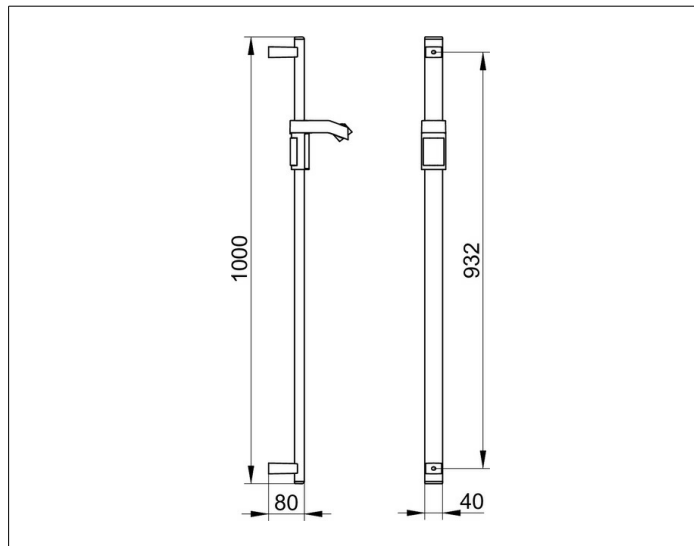

**AXESS**

**35010370100 Hand shower bracket**

**PRODUCT**

**DRAWING**

**PRODUCT ATTRIBUTES**

for shower rail,  
height adjustable, pivotable

**SURFACE**

black matt

**SPECIFICATIONS**

KEUCO AXESS - Sliding bracket for shower head - 350 10 37 01 00  
Accessibility meets design  
height adjustable sliding bracket for shower head. For mounting on shower  
rail and angle bars. The tilt angle of the hand shower is adjustable .

Width /  $\varnothing$  : 54 mm - Height: 110 mm - Depth: 130 mm  
Material: Plastic  
Surface: Black matt  
Pivotable

Article no.: 350 10 37 01 00