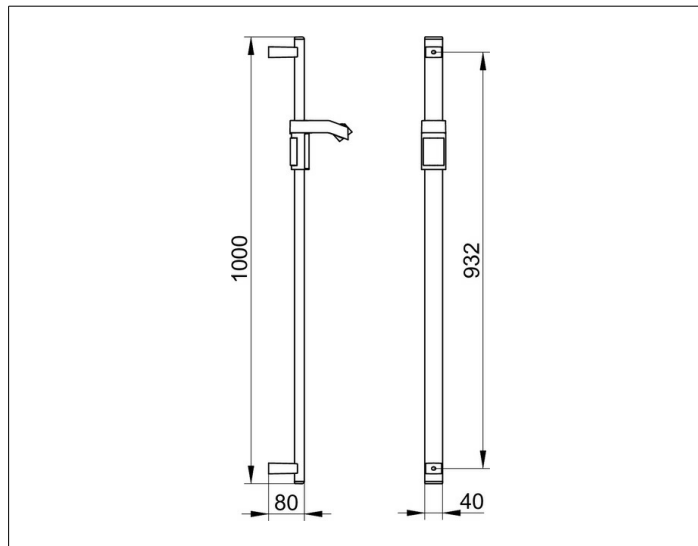

AXESS

35010370100 Hand shower bracket

PRODUCT

DRAWING

PRODUCT ATTRIBUTES

for shower rail,
height adjustable, pivotable

SURFACE

black matt

SPECIFICATIONS

KEUCO AXESS - Sliding bracket for shower head - 35010370100
Accessibility meets design
height adjustable sliding bracket for shower head. For mounting on shower
rail and angle bars. The tilt angle of the hand shower is adjustable .

Width / ϕ : 54 mm - Height: 110 mm - Depth: 130 mm
Material: Plastic
Surface: Black matt
Pivotable

Articleno.: 35010370100