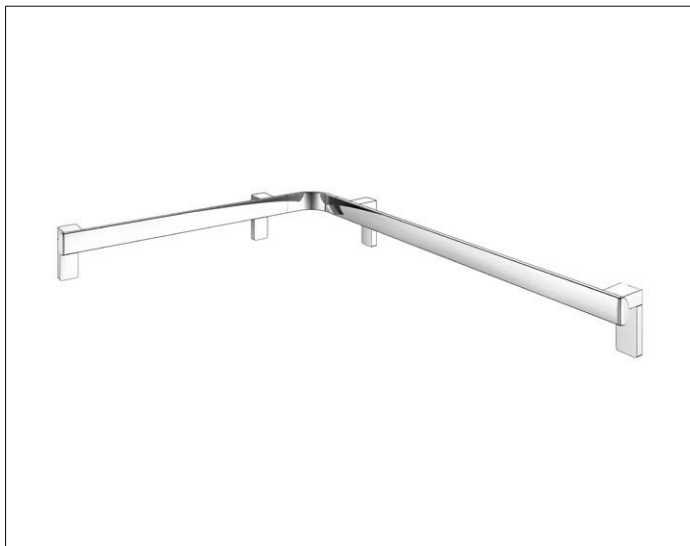

AXESS

35011016801 Corner rail for shower/bath

PRODUCT

DRAWING

PRODUCT ATTRIBUTES

may be used on the left or right

SURFACE

chrome-plated

DIMENSION

650 / 850 mm

SPECIFICATIONS

KEUCO AXESS - Rail for shower and bath - 350 11 016801

Accessibility meets design

Shower and bath grab bar - provides security and support. high gripping comfort front flat, back formed as half circle. The design impresses with its high ergonomic quality. The product is screwed on. Four concealed fastenings.

Width / \varnothing : 650 mm - Height: 110 mm - Depth: 850 mm

Material: Metal

Surface: Chrome-plated

Load capacity 115 kg

Included in delivery 3x mounting sets no 1.

Article no.: 350 11 016801