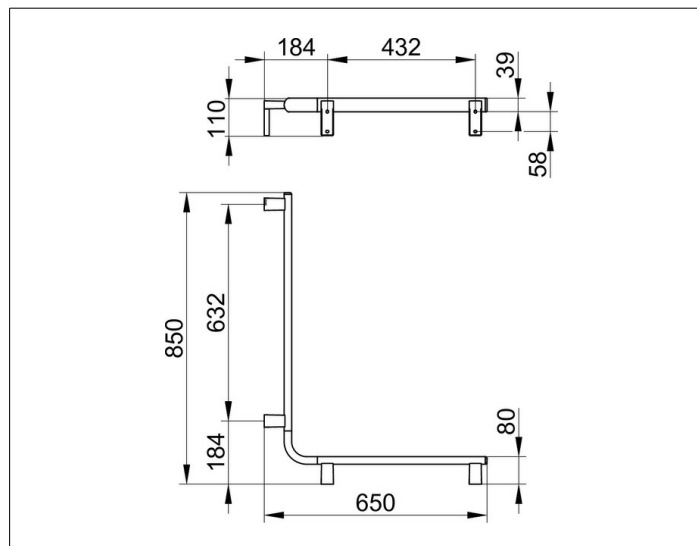

AXESS

35011016801 Corner rail for shower/bath

PRODUCT

DRAWING

PRODUCT ATTRIBUTES

may be used on the left or right

SURFACE

chrome-plated

DIMENSION

650 / 850 mm

SPECIFICATIONS

KEUCO AXESS - Rail for shower and bath - 350 11 016801

Accessibility meets design

Shower and bath grab bar - provides security and support. high gripping comfort front flat, back formed as half circle. The design impresses with its high ergonomic quality. The product is screwed on. Four concealed fastenings.

Width / \varnothing : 650 mm - Height: 110 mm - Depth: 850 mm

Material: Metal

Surface: Chrome-plated

Load capacity 115 kg

Included in delivery 3x mounting sets no 1.

Article no.: 350 11 016801