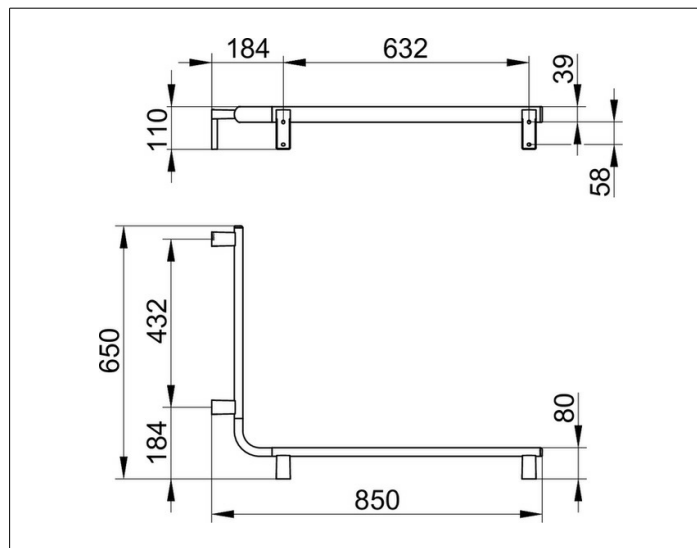

AXESS

35011018602 Corner rail for shower/bath

PRODUCT

DRAWING

PRODUCT ATTRIBUTES

may be used on the left or right

SURFACE

chrome-plated

DIMENSION

850 / 650 mm

SPECIFICATIONS

KEUCO AXESS - Rail for shower and bath - 350 11 018602

Accessibility meets design

Shower and bath grab bar - provides security and support. high gripping comfort front flat, back formed as half circle. The design impresses with its high ergonomic quality. The product is screwed on. Four concealed fastenings.

Width / \varnothing : 850 mm - Height: 110 mm - Depth: 650 mm

Material: Metal

Surface: Chrome-plated

Load capacity 115 kg

Included in delivery 3x mounting sets no 1.

Article no.: 350 11 018602