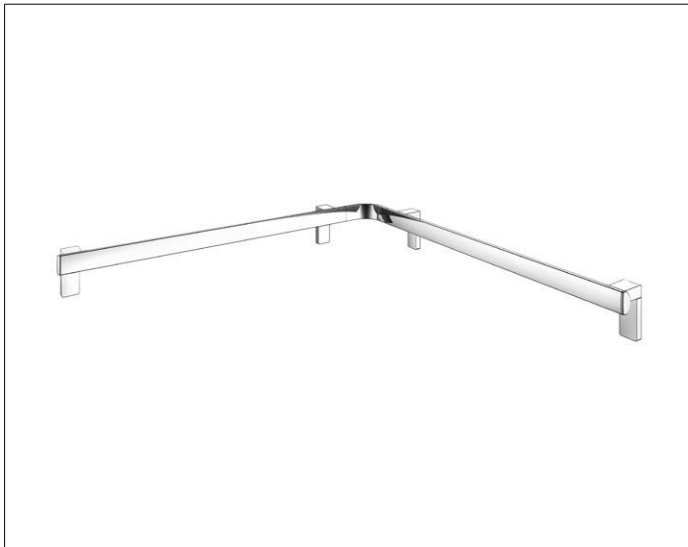

AXESS

35011018800 Angle bar 90°

PRODUCT

DRAWING

PRODUCT ATTRIBUTES

may be used on the left or right

SURFACE

chrome-plated

DIMENSION

850 / 850 mm

SPECIFICATIONS

KEUCO AXESS - Rail for shower and bath - 350 11 018800

Accessibility meets design

Shower and bath grab bar - provides security and support. high gripping comfort front flat, back formed as half circle. The design impresses with its high ergonomic quality. The product is screwed on. Four concealed fastenings.

Width / \varnothing : 850 mm - Height: 110 mm - Depth: 850 mm

Material: Metal

Surface: Chrome-plated

Load capacity 115 kg

Included in delivery 3x mounting sets no 1.

Article no.: 350 11 018800