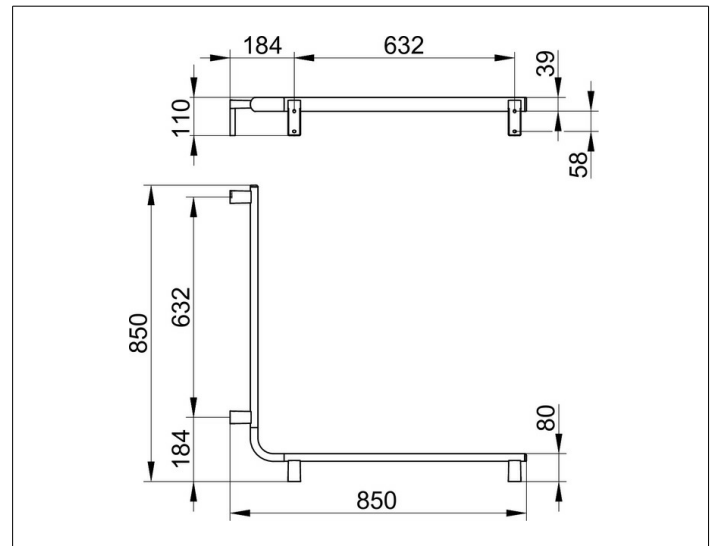

AXESS

35011018800 Angle bar 90°

PRODUCT

DRAWING

PRODUCT ATTRIBUTES

may be used on the left or right

SURFACE

chrome-plated

DIMENSION

850 / 850 mm

SPECIFICATIONS

KEUCO AXESS - Rail for shower and bath - 350 11 018800

Accessibility meets design

Shower and bath grab bar - provides security and support. high gripping comfort front flat, back formed as half circle. The design impresses with its high ergonomic quality. The product is screwed on. Four concealed fastenings.

Width / \varnothing : 850 mm - Height: 110 mm - Depth: 850 mm

Material: Metal

Surface: Chrome-plated

Load capacity 115 kg

Included in delivery 3x mounting sets no 1.

Article no.: 350 11 018800