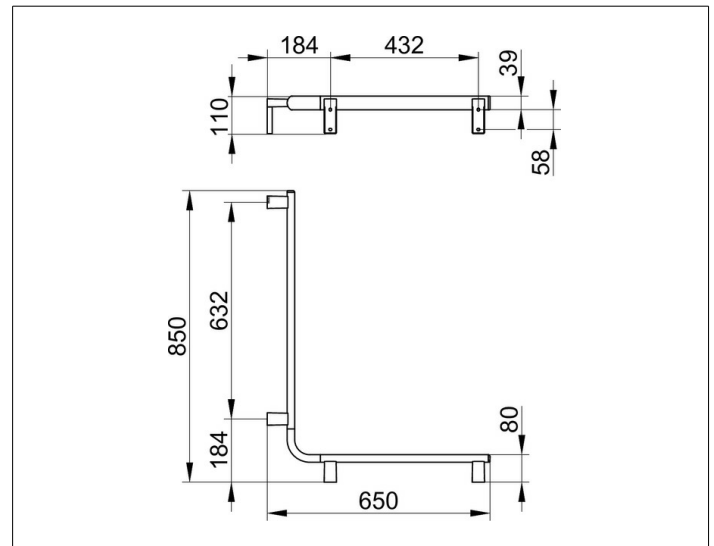

AXESS

35011176801 Corner rail for shower/bath

PRODUCT

DRAWING

PRODUCT ATTRIBUTES

may be used on the left or right

SURFACE

aluminium silver anodized/chrome-plated

DIMENSION

650 / 850 mm

SPECIFICATIONS

KEUCO AXESS - Rail for shower and bath - 350 11 176801

Accessibility meets design

Shower and bath grab bar - provides security and support. high gripping comfort front flat, back formed as half circle. The design impresses with its high ergonomic quality. The product is screwed on. Four concealed fastenings.

Width / \varnothing : 650 mm - Height: 110 mm - Depth: 850 mm

Material: Metal

Surface: Aluminium silver anodized

Load capacity 115 kg

Included in delivery 3x mounting sets no 1.

Article no.: 350 11 176801