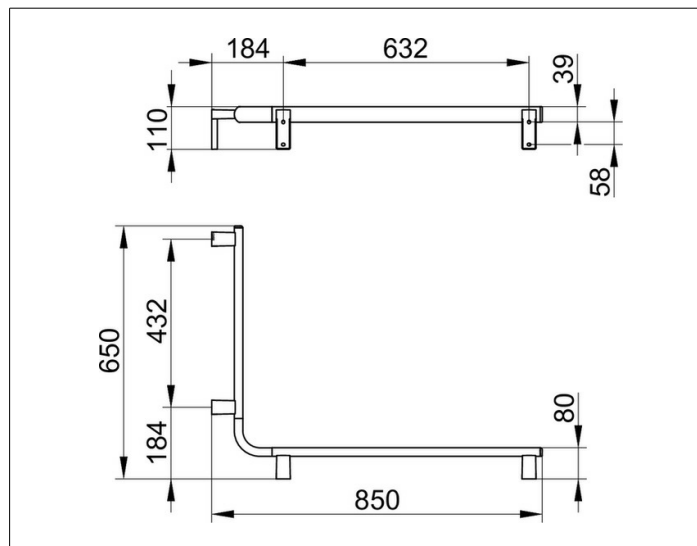

AXESS

35011178602 Corner rail for shower/bath

PRODUCT

DRAWING

PRODUCT ATTRIBUTES

may be used on the left or right

SURFACE

aluminium silver anodized/chrome-plated

DIMENSION

850 / 650 mm

SPECIFICATIONS

KEUCO AXESS - Rail for shower and bath - 350 11 178602

Accessibility meets design

Shower and bath grab bar - provides security and support. high gripping comfort front flat, back formed as half circle. The design impresses with its high ergonomic quality. The product is screwed on. Four concealed fastenings.

Width / \varnothing : 850 mm - Height: 110 mm - Depth: 650 mm

Material: Metal

Surface: Aluminium silver anodized

Load capacity 115 kg

Included in delivery 3x mounting sets no 1.

Article no.: 350 11 178602