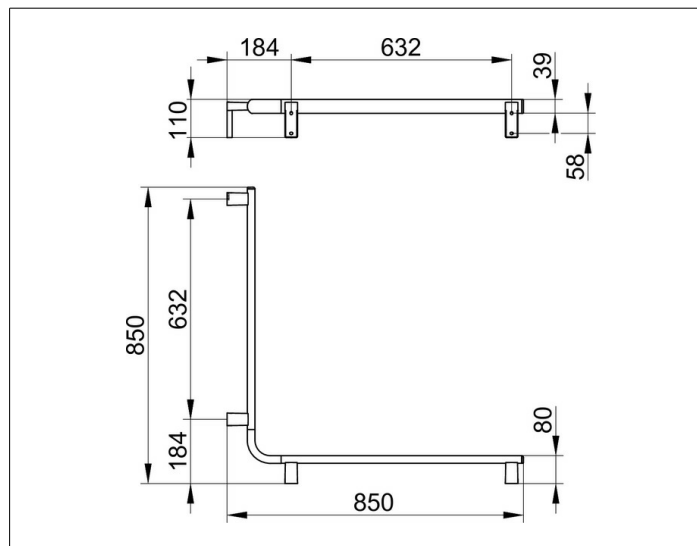

AXESS

35011178800 Corner rail for shower/bath

PRODUCT

DRAWING

PRODUCT ATTRIBUTES

may be used on the left or right

SURFACE

aluminium silver anodized/chrome-plated

DIMENSION

850 / 850 mm

SPECIFICATIONS

KEUCO AXESS - Rail for shower and bath - 350 11 178800

Accessibility meets design

Shower and bath grab bar - provides security and support. high gripping comfort front flat, back formed as half circle. The design impresses with its high ergonomic quality. The product is screwed on. Four concealed fastenings.

Width / \varnothing : 850 mm - Height: 110 mm - Depth: 850 mm

Material: Metal

Surface: Aluminium silver anodized

Load capacity 115 kg

Included in delivery 3x mounting sets no 1.

Article no.: 350 11 178800