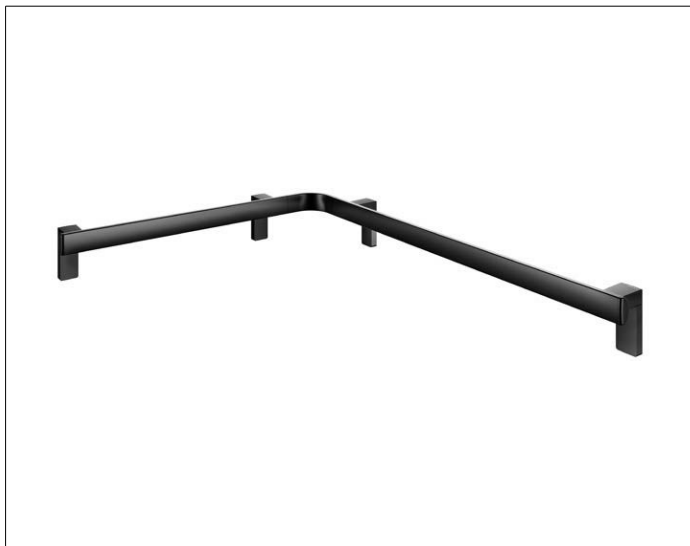

AXESS

35011376801 Corner rail for shower/bath

PRODUCT

DRAWING

PRODUCT ATTRIBUTES

may be used on the left or right

SURFACE

black matt

DIMENSION

650 / 850 mm

SPECIFICATIONS

KEUCO AXESS - Rail for shower and bath - 350 11 376801

Accessibility meets design

Shower and bath grab bar - provides security and support. high gripping comfort front flat, back formed as half circle. The design impresses with it high ergonomic quality. The product is screwed on. Four concealed fastening.

Width / \varnothing : 650 mm - Height: 110 mm - Depth: 850 mm

Material: Metal

Surface: Black matt

Load capacity 115 kg

Included in delivery 3x mounting sets no 1.

Article no.: 350 11 376801