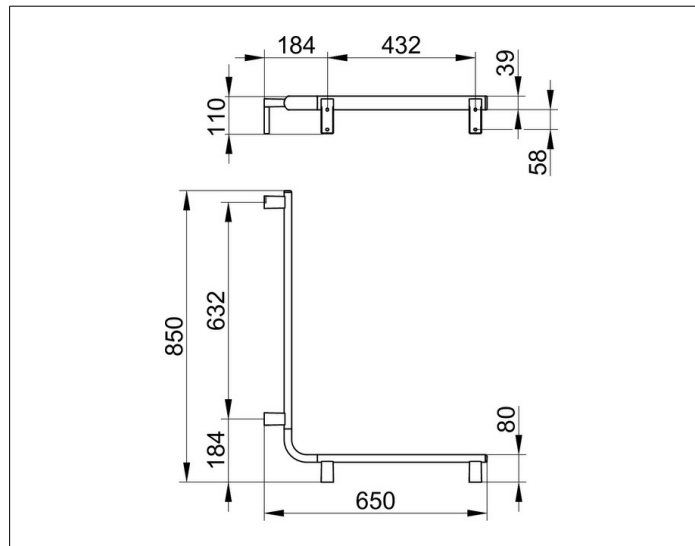

AXESS

35011376801 Corner rail for shower/bath

PRODUCT

DRAWING

PRODUCT ATTRIBUTES

may be used on the left or right

SURFACE

black matt

DIMENSION

650 / 850 mm

SPECIFICATIONS

KEUCO AXESS - Rail for shower and bath - 350 11 376801

Accessibility meets design

Shower and bath grab bar - provides security and support. high gripping comfort front flat, back formed as half circle. The design impresses with it high ergonomic quality. The product is screwed on. Four concealed fastening.

Width / \varnothing : 650 mm - Height: 110 mm - Depth: 850 mm

Material: Metal

Surface: Black matt

Load capacity 115 kg

Included in delivery 3x mounting sets no 1.

Article no.: 350 11 376801