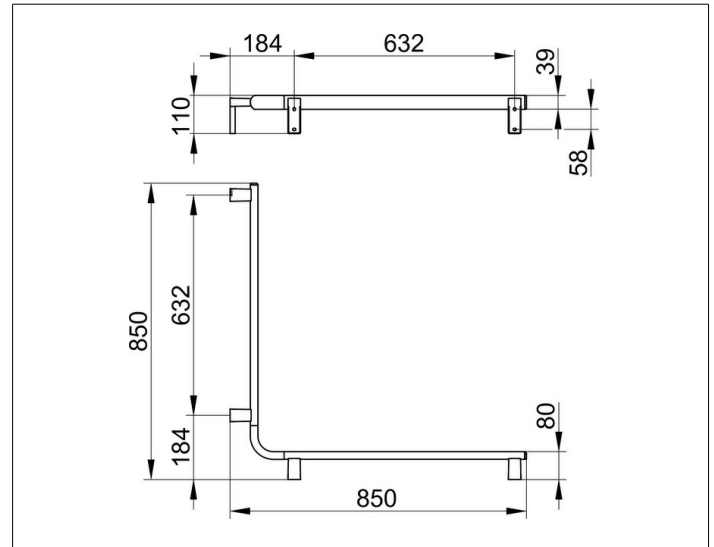

AXESS

35011378800 Corner rail for shower/bath

PRODUCT

DRAWING

PRODUCT ATTRIBUTES

may be used on the left or right

SURFACE

black matt

DIMENSION

850 / 850 mm

SPECIFICATIONS

KEUCO AXESS - Rail for shower and bath - 350 11 378800

Accessibility meets design

Shower and bath grab bar - provides security and support. high gripping comfort front flat, back formed as half circle. The design impresses with it high ergonomic quality. The product is screwed on. Four concealed fastening.

Width / \varnothing : 850 mm - Height: 110 mm - Depth: 850 mm

Material: Metal

Surface: Black matt

Load capacity 115 kg

Included in delivery 3x mounting sets no 1.

Article no.: 350 11 378800