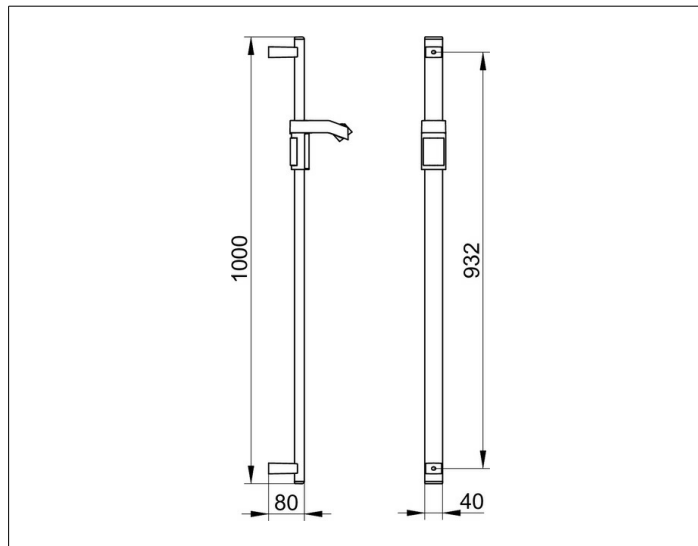

**AXESS**

**35012171000 Hand shower sliding rail**

**PRODUCT**

**DRAWING**

**PRODUCT ATTRIBUTES**

complete with hand-shower bracket

**SURFACE**

aluminium silver anodized/chrome-plated

**DIMENSION**

1000 mm

**SPECIFICATIONS**

KEUCO AXESS - Hand shower sliding rail 1000mm - 350 12 17 10 00

Accessibility meets design

Shower rail with pivotable sliding bracket for shower head. high gripping comfort front flat, back formed as half circle. Height adjustable sliding bracket for shower head The tilt angle of the hand shower is adjustable. The product is screwed on. Two concealed fastening.

Width /  $\varnothing$  : 40 mm - Height: 1000 mm - Depth: 80 mm

Material: Metal

Surface: Aluminium silver anodized

Load capacity 115 kg

Included in delivery 2x mounting sets no 1.

Article no.: 350 12 17 10 00