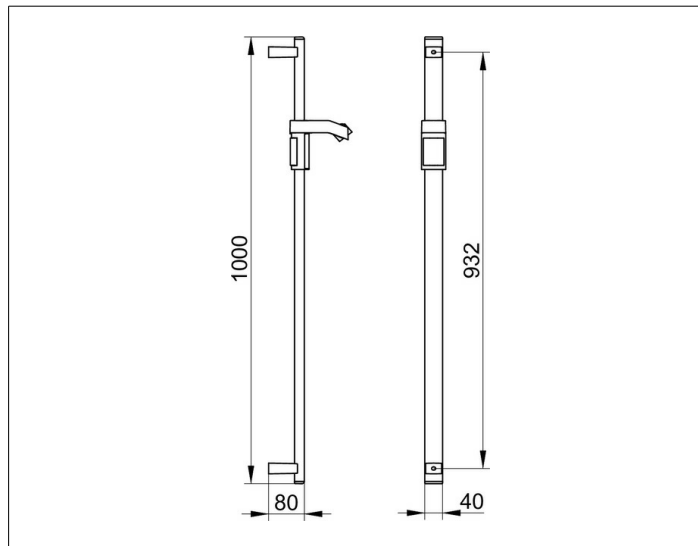

AXESS

35012371000 Hand shower sliding rail

PRODUCT

DRAWING

PRODUCT ATTRIBUTES

complete with hand-shower bracket

SURFACE

black matt

DIMENSION

1000 mm

SPECIFICATIONS

KEUCO AXESS - Hand shower sliding rail 1000mm - 350 12 37 10 00

Accessibility meets design

Shower rail with pivotable sliding bracket for shower head. high gripping comfort front flat, back formed as half circle. Height adjustable sliding bracket for shower head The tilt angle of the hand shower is adjustable. The product is screwed on. Two concealed fastening.

Width / \varnothing : 40 mm - Height: 1000 mm - Depth: 80 mm

Material: Metal

Surface: Black matt

Load capacity 115 kg

Included in delivery 2x mounting sets no 1.

Article no.: 350 12 37 10 00