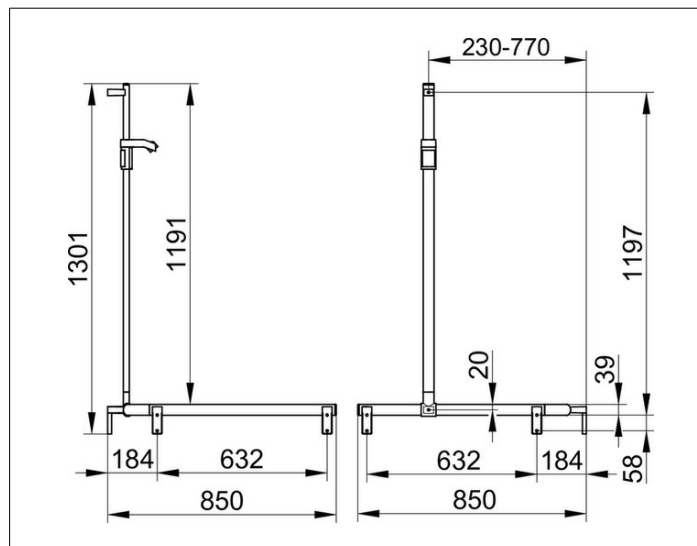

**AXESS**

**35015370101 Rail system**

**PRODUCT**

**DRAWING**

**PRODUCT ATTRIBUTES**

right hand,  
complete with hand-shower bracket,  
mountable on the right or left side, flexible positioning  
of sliding rail prior to final installation

**SURFACE**

black matt

**DIMENSION**

850/850/1301 mm

**SPECIFICATIONS**

KEUCO AXESS - Shower rail with hand shower sliding rail-right hand -  
35015370101

Accessibility meets design

Shower rail with hand shower sliding rail - right hand. Hand shower sliding  
rail freely positionable before mounting. The design impresses with its high  
ergonomic quality. The product is screwed on. Five concealed fastening.

Width / ø : 850 mm - Height: 1301 mm - Depth: 850 mm

Material: Metal

Surface: Black matt

Load capacity 115 kg

Included in delivery 4x mounting sets no 1.

Articleno.: 35015370101