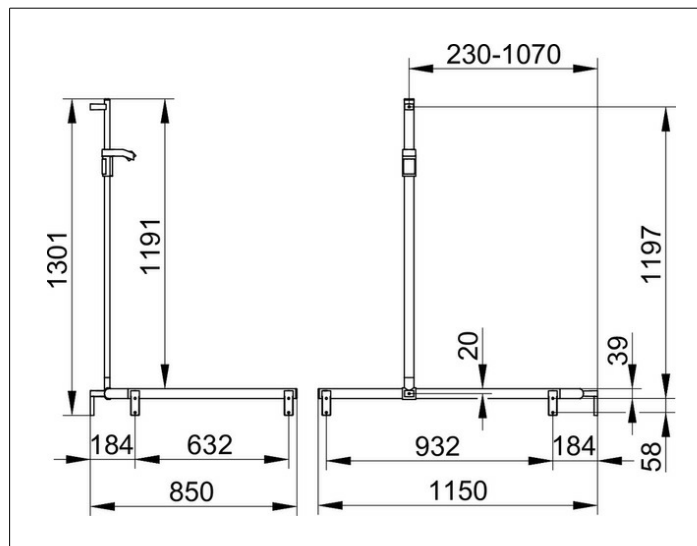

**AXESS**

35015370201 Rail system

**PRODUCT**

**DRAWING**

**PRODUCT ATTRIBUTES**

right hand,  
complete with hand-shower bracket,  
mountable on the right or left side, flexible positioning  
of sliding rail prior to final installation

**SURFACE**

black matt

**DIMENSION**

850/1150/1301 mm

**SPECIFICATIONS**

KEUCO AXESS - Shower rail with hand shower sliding rail-right hand -  
35015370201

Accessibility meets design

Shower rail with hand shower sliding rail - right hand. Hand shower sliding  
rail freely positionable before mounting. The design impresses with its high  
ergonomic quality. The product is screwed on. Five concealed fastening.

Width / ø : 1150 mm - Height: 1301 mm - Depth: 850 mm

Material: Metal

Surface: Black matt

Load capacity 115 kg

Included in delivery 4x mounting sets no 1.

Articleno.: 35015370201