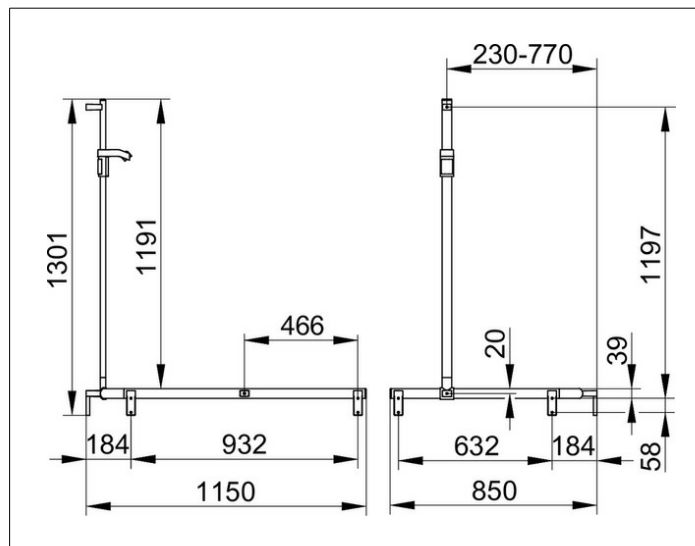

AXESS

35015370301 Rail system

PRODUCT

DRAWING

PRODUCT ATTRIBUTES

right hand,
complete with hand-shower bracket,
mountable on the right or left side, flexible positioning
of sliding rail prior to final installation

SURFACE

black matt

DIMENSION

1150/850/1301 mm

SPECIFICATIONS

KEUCO AXESS - Shower rail with hand shower sliding rail-right hand -
35015370301

Accessibility meets design

Shower rail with hand shower sliding rail - right hand. Hand shower sliding
rail freely positionable before mounting. The design impresses with its high
ergonomic quality. The product is screwed on. Five concealed fastening.

Width / \varnothing : 850 mm - Height: 1301 mm - Depth: 1150 mm

Material: Metal

Surface: Black matt

Load capacity 115 kg

Included in delivery 4x mounting sets no 1.

Articleno.: 35015370301