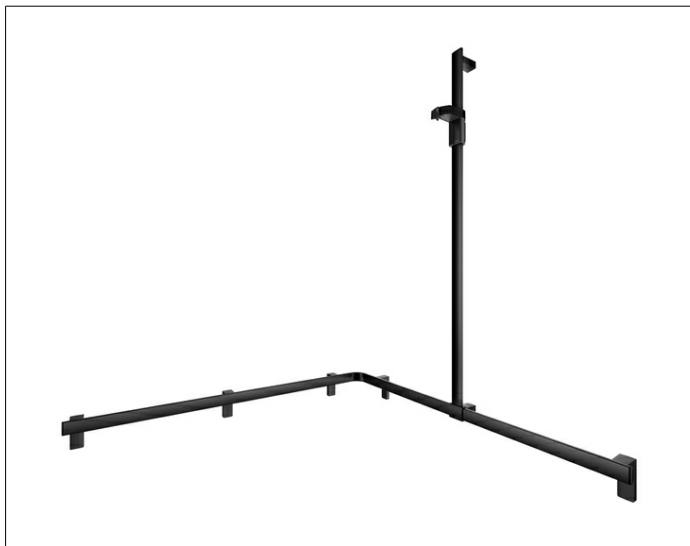

AXESS

35015370401 Rail system

PRODUCT

DRAWING

PRODUCT ATTRIBUTES

right hand,
complete with hand-shower bracket,
mountable on the right or left side, flexible positioning
of sliding rail prior to final installation

SURFACE

black matt

DIMENSION

1150/1150/1301 mm

SPECIFICATIONS

KEUCO AXESS - Shower rail with hand shower sliding rail-right hand -
35015370401

Accessibility meets design

Shower rail with hand shower sliding rail - right hand. Hand shower sliding
rail freely positionable before mounting. The design convinces with its high
ergonomic quality. The product is screwed on. Five concealed fastening.

Width / ø : 1150 mm - Height: 1301 mm - Depth: 1150 mm

Material: Metal

Surface: Black matt

Load capacity 115 kg

Included in delivery 4x mounting sets no 1.

Articleno.: 35015370401