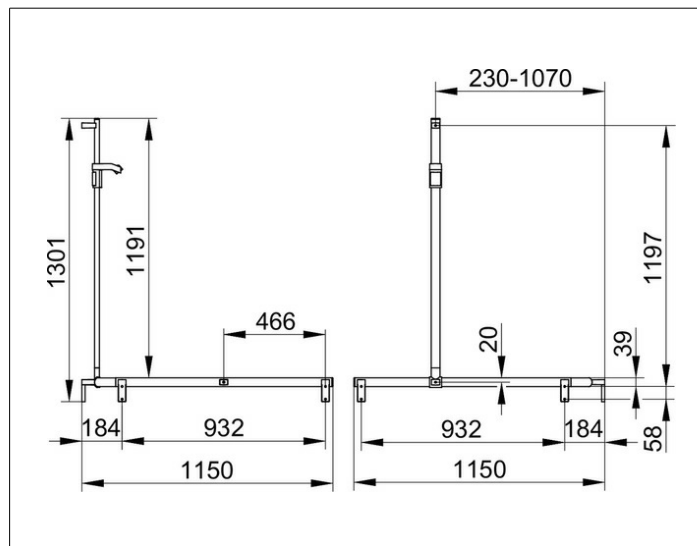

AXESS

35015370401 Rail system

PRODUCT

DRAWING

PRODUCT ATTRIBUTES

right hand,
complete with hand-shower bracket,
mountable on the right or left side, flexible positioning
of sliding rail prior to final installation

SURFACE

black matt

DIMENSION

1150/1150/1301 mm

SPECIFICATIONS

KEUCO AXESS - Shower rail with hand shower sliding rail-right hand -
35015370401

Accessibility meets design

Shower rail with hand shower sliding rail - right hand. Hand shower sliding
rail freely positionable before mounting. The design convinces with its high
ergonomic quality. The product is screwed on. Five concealed fastening.

Width / ø : 1150 mm - Height: 1301 mm - Depth: 1150 mm

Material: Metal

Surface: Black matt

Load capacity 115 kg

Included in delivery 4x mounting sets no 1.

Articleno.: 35015370401