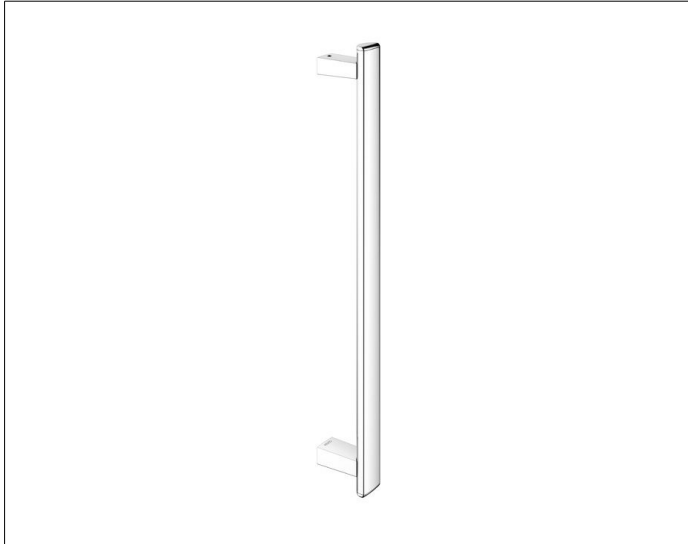

AXESS

35016010600 Grab bar

PRODUCT

DRAWING

PRODUCT ATTRIBUTES

for vertical installation

SURFACE

chrome-plated

DIMENSION

600 mm