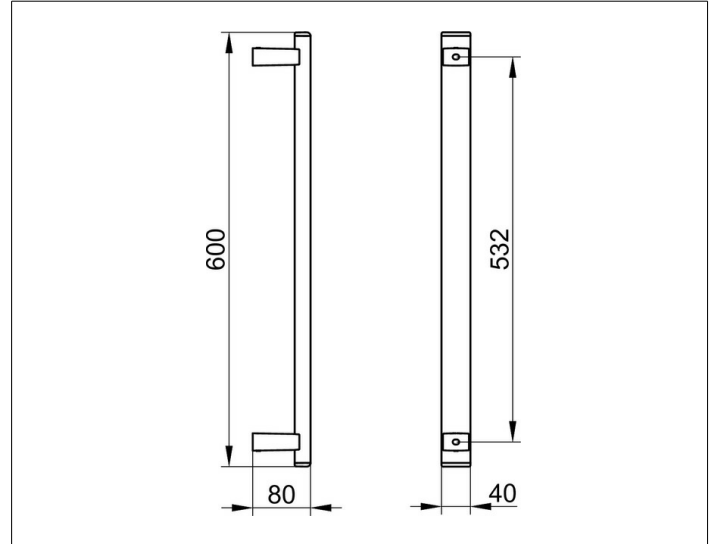

AXESS

35016010600 Grab bar

PRODUCT

DRAWING

PRODUCT ATTRIBUTES

for vertical installation

SURFACE

chrome-plated

DIMENSION

600 mm