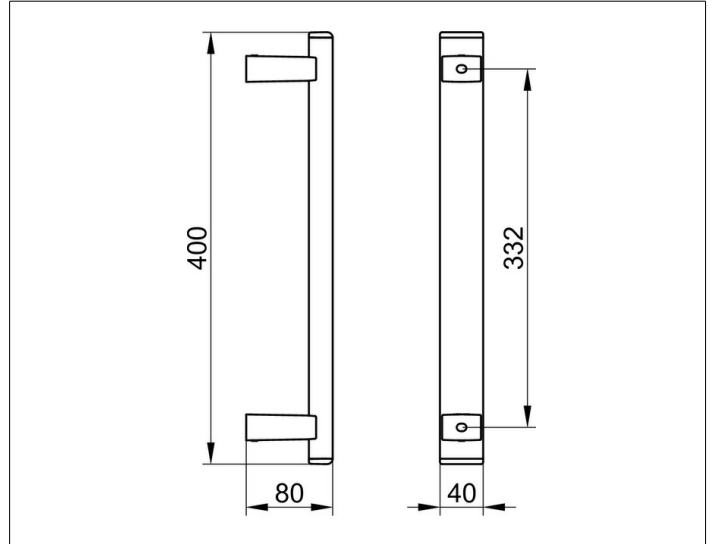

AXESS

35016170400 Grab bar

PRODUCT

DRAWING

PRODUCT ATTRIBUTES

for vertical installation

SURFACE

aluminium silver anodized/chrome-plated

DIMENSION

400 mm