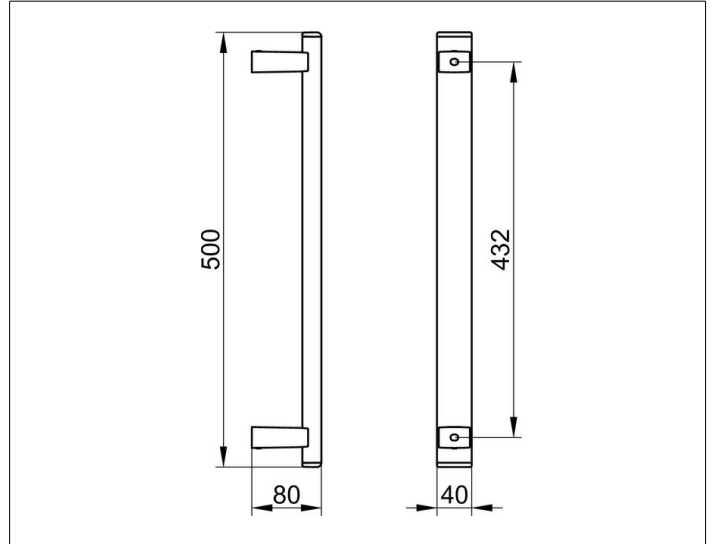

AXESS

35016370500 Grab bar

PRODUCT

DRAWING

PRODUCT ATTRIBUTES

for vertical installation

SURFACE

black matt

DIMENSION

500 mm